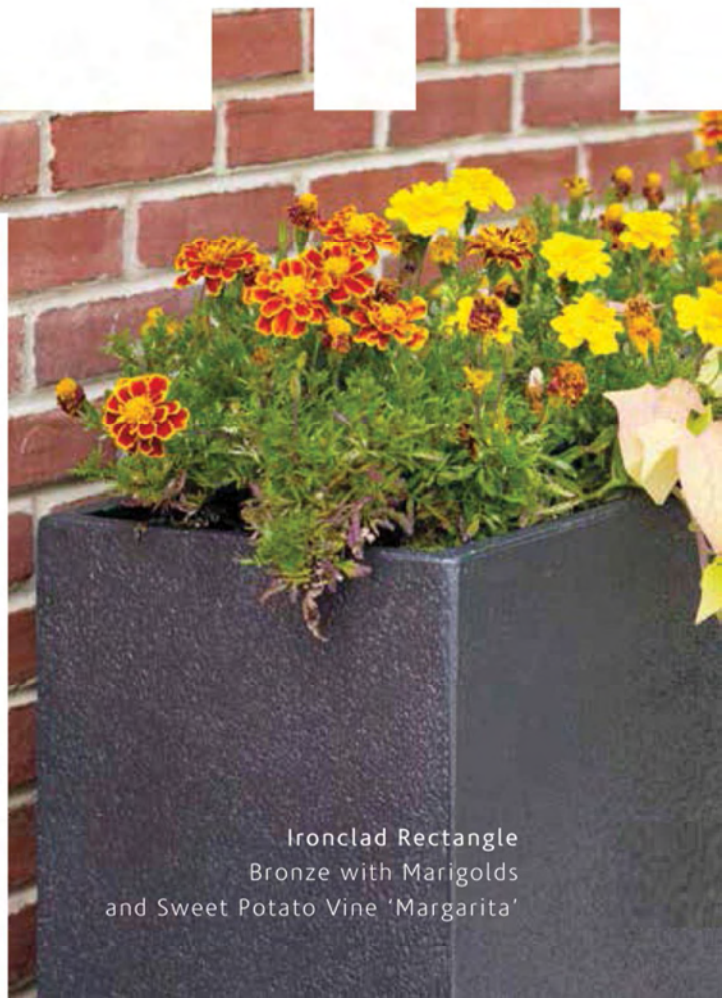

Ironclad Rectangle
Bronze with Marigolds
and Sweet Potato Vine 'Margarita'